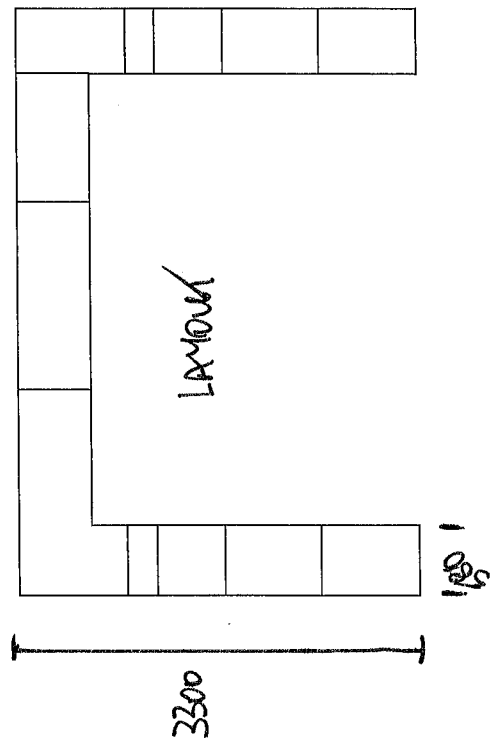

WALK IN ROBES

SIDE x 2

3300

REAR 3100

O'HEAD CLOSETS (SEPARATE TO WARDROBES)

1090 | 1115 | 1090 | 510

1200 | 900 | 300 | 600

280 | 1950 | 2570

510

510

D 580mm

NOTE ALL MEASUREMENTS ARE APPROXIMATE
* INSPECTIONS RECOMMENDED (BY APPOINTMENT)