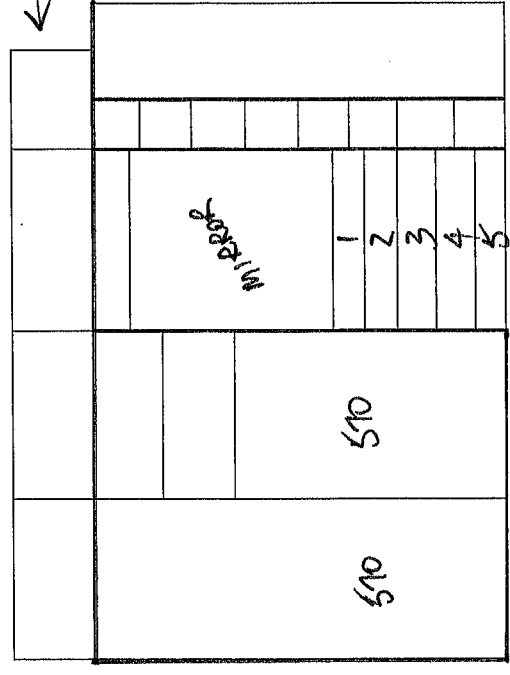

WALK IN ROBES

SIDE x 2

3300

REAR 3100

O'HEAD CLOSETS (SEPARATE TO WARDROBES)

1090 | 1115 | 1090 | 510

1200 | 900 | 300 | 600

280 | 1950 | 2570

510

510

D 580mm

NOTE ALL MEASUREMENTS ARE APPROXIMATE
* INSPECTIONS RECOMMENDED (BY APPOINTMENT)