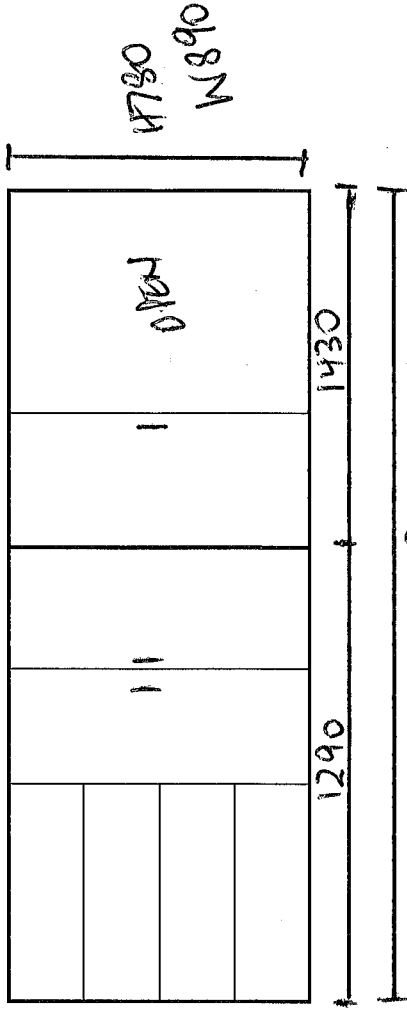

# KITCHEN 1

(FRONT VIEW)

INCLUDES

1 X CORNER SECTION

4 X O/HEAD CABINETS

1 X 3 DOOR W1125 X H560 X D445

1 X 2 DOOR W760

1 X 2 DOOR W750

1 X 2 DOOR W765

2 X VERTICAL DISPLAY UNITS W/GLASS DOORS  
W370 X D350 X H1315

H 2035  
D 765

NOTE: ALL MEASUREMENTS  
ARE APPROXIMATE

INSPECTION RECOMMENDED  
(BY APPOINTMENT)

ISLAND BENCH